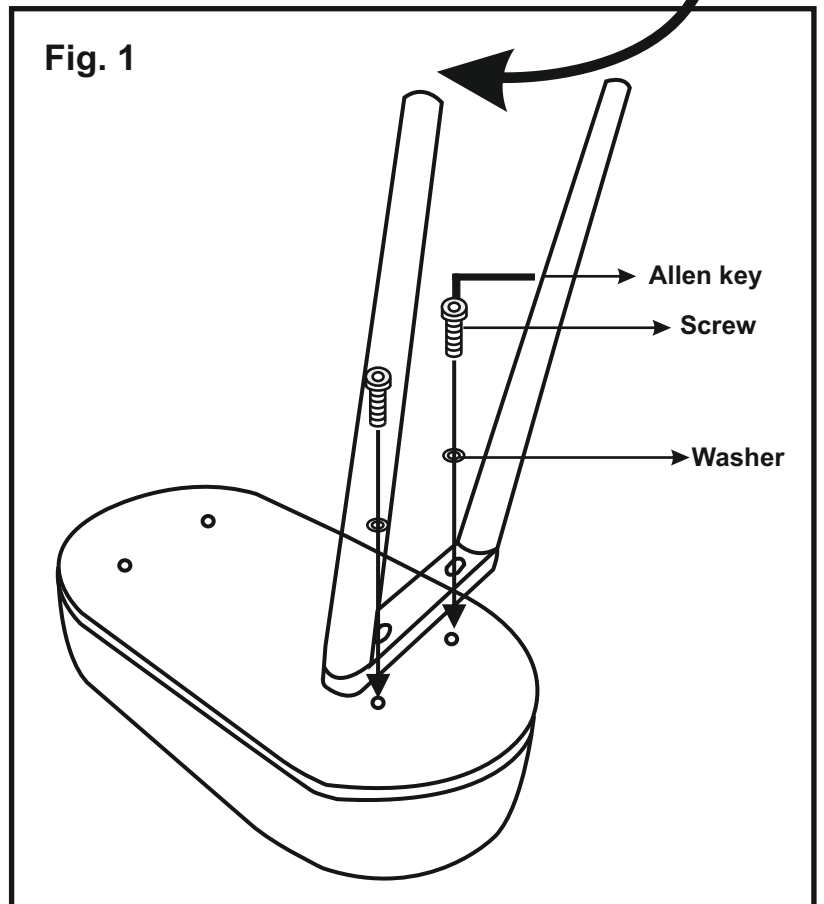

ASSEMBLY INSTRUCTIONS

ITEM CODE : IN 3884

ITEM DESCRIPTION : PETITE VANITY TABLE

1

Reverse the console top & place the leg as shown & align the leg to match the apron.

Insert the Bolt to fix the leg with the console top and tighten the nut with the washer as shown in fig1

2

3

Fix the other pair of leg in the similar way

Fig. 1

Reverse the console straight. Now your console is ready for use

4