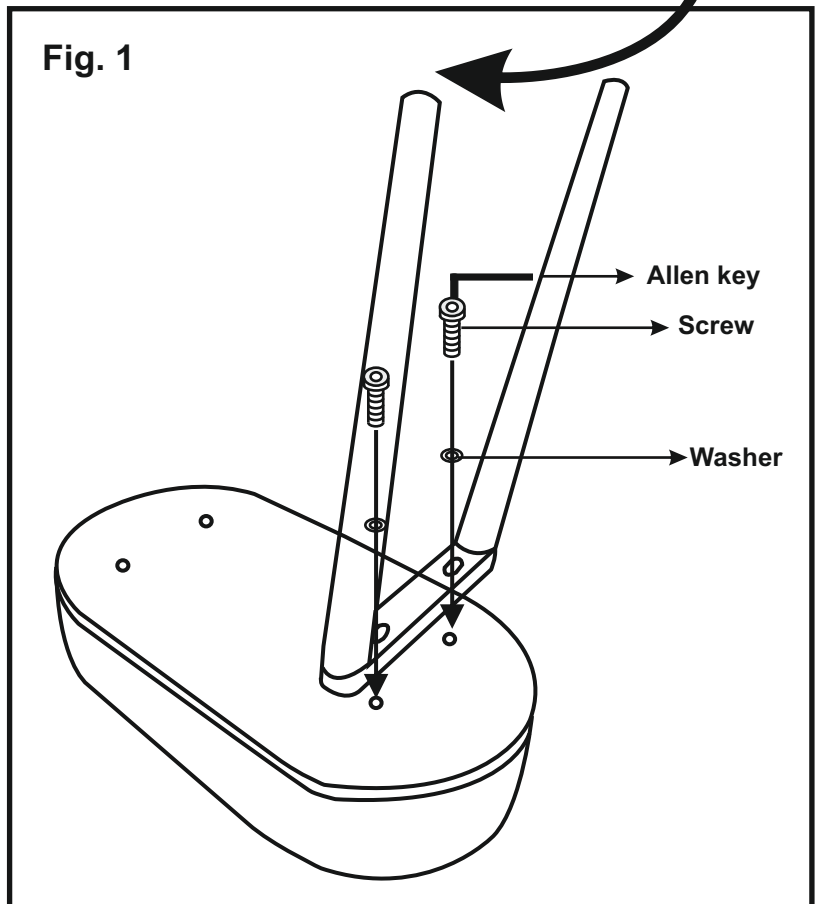

ASSEMBLY INSTRUCTIONS

ITEM CODE : IN 3284

ITEM DESCRIPTION : PETITE VANITY TABLE

1

Reverse the console top & place the leg as shown & align the leg to match the apron.

Insert the Bolt to fix the leg with the console top and tighten the nut with the washer as shown in fig1

2

3

Fix the other pair of leg in the similar way

Reverse the console straight. Now your console is ready for use

4