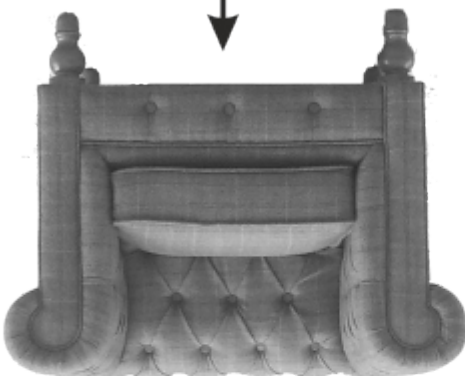

# ASSEMBLY INSTRUCTIONS

ITEM CODE : IN 1645

ITEM DESCRIPTION : SINGLE SEATER CHESTERFIELD SOFA

1

Reverse the sofa  
Place the leg as shown

2

Align the leg to  
match the  
apron.

Fix the leg to the  
leg slot in the  
base of the sofa  
by twisting/Rotating it

3

4

Tighten the leg firmly

5

Fix the other legs  
in the similar way

6

Reverse the Sofa  
straight. Now your  
sofa is ready  
for use.