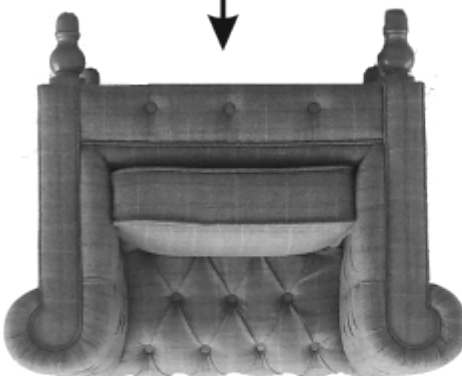

ASSEMBLY INSTRUCTIONS

ITEM CODE : IN 1409

ITEM DESCRIPTION : SINGLE SEATER CHESTERFIELD SOFA

1

Reverse the sofa
Place the leg as shown

2

Align the leg to
match the
apron.

Fix the leg to the
leg slot in the
base of the sofa
by twisting/Rotating it

3

4

Tighten the leg firmly

5

Fix the other legs
in the similar way

6

Reverse the Sofa
straight. Now your
sofa is ready
for use.