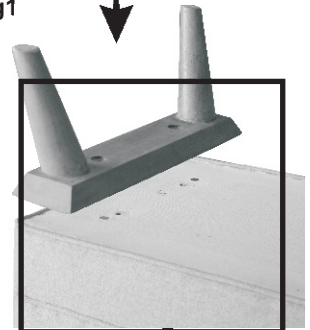

# ASSEMBLY INSTRUCTIONS

ITEM CODE : IN124

ITEM DESCRIPTION : ARM CHAIR IN GREY TWEED

1

Reverse the Sofa & place the leg as shown & align the leg to match the apron.

Insert the Bolt to fix the leg with the Sofa top and tighten the nut with the washer as shown in fig1

2

3

Fix the other pair of leg in the similar way

Reverse the sofa straight. Now your Sofa is ready for use

4

Fig. 1

Pair of Legs

Allen key