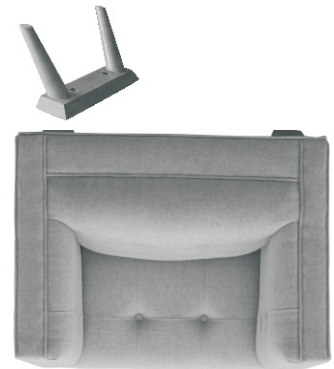

# ASSEMBLY INSTRUCTIONS

ITEM CODE : IN124

ITEM DESCRIPTION : ARM CHAIR IN GREY TWEED

1

Reverse the Sofa & place the leg as shown & align the leg to match the apron.

Insert the Bolt to fix the leg with the Sofa top and tighten the nut with the washer as shown in fig1

2

3

Fix the other pair of leg in the similar way

Reverse the sofa straight. Now your Sofa is ready for use

4

Fig. 1

Pair of Legs

Allen key