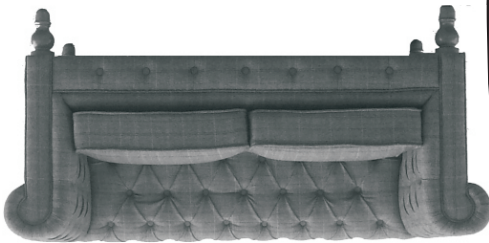

ASSEMBLY INSTRUCTIONS

ITEM CODE : IN1202

ITEM DESCRIPTION : TWO SEATER CHESTERFIELD SOFA

4

Tighten the leg firmly

Align the leg to
match the
apron.

2

Fix the leg to the
leg slot in the
base of the sofa
by twisting/Rotating it

3

5

Fix the other legs
in the similar way

6

Reverse the Sofa
straight. Now your
sofa is ready
for use.