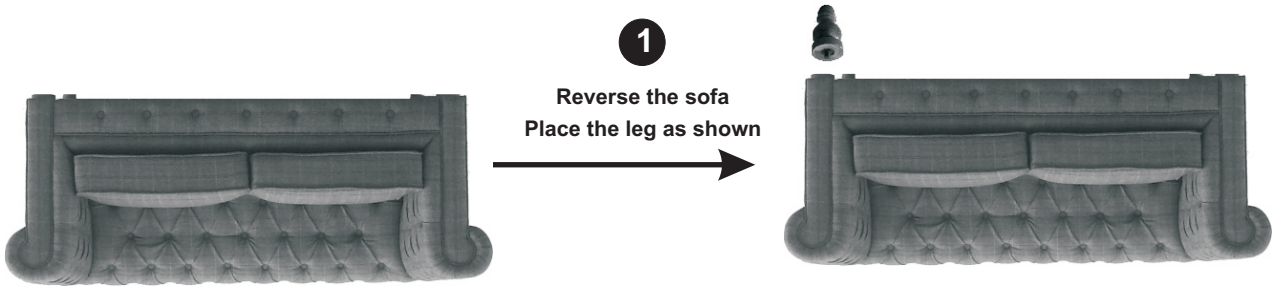

ASSEMBLY INSTRUCTIONS

ITEM CODE : IN1202

ITEM DESCRIPTION : TWO SEATER CHESTERFIELD SOFA

4

Tighten the leg firmly

Align the leg to
match the
apron.

2

Fix the leg to the
leg slot in the
base of the sofa
by twisting/Rotating it

3

5

Fix the other legs
in the similar way

6

Reverse the Sofa
straight. Now your
sofa is ready
for use.