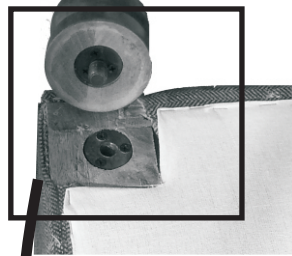

ASSEMBLY INSTRUCTIONS

ITEM CODE : IN1202

ITEM DESCRIPTION : TWO SEATER CHESTERFIELD SOFA

4

Tighten the leg firmly

Align the leg to
match the
apron.

2

Fix the leg to the
leg slot in the
base of the sofa
by twisting/Rotating it

3

5

Fix the other legs
in the similar way

6

Reverse the Sofa
straight. Now your
sofa is ready
for use.