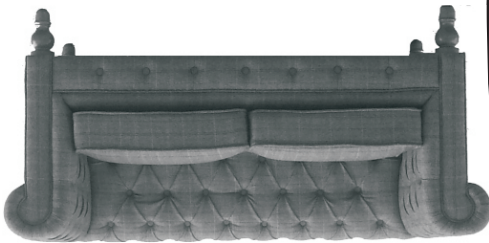

ASSEMBLY INSTRUCTIONS

ITEM CODE : IN075

ITEM DESCRIPTION : TWO SEATER CHESTERFIELD SOFA

4

Tighten the leg firmly

Align the leg to
match the
apron.

2

Fix the leg to the
leg slot in the
base of the sofa
by twisting/Rotating it

3

5

Fix the other legs
in the similar way

6

Reverse the Sofa
straight. Now your
sofa is ready
for use.