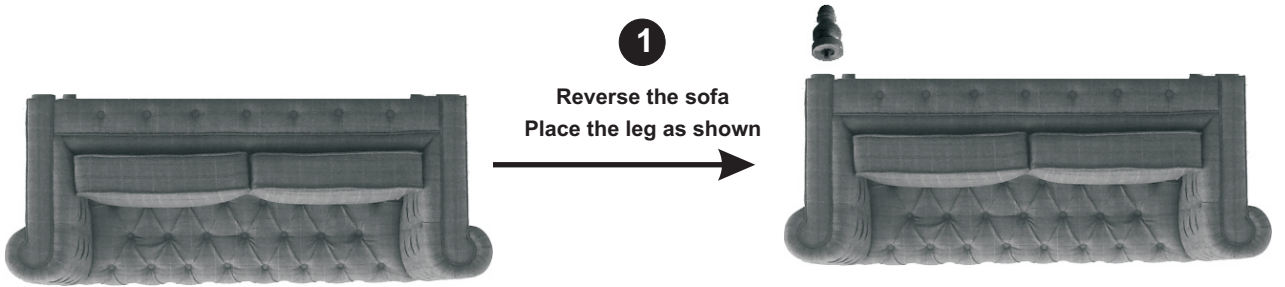

ASSEMBLY INSTRUCTIONS

ITEM CODE : IN075

ITEM DESCRIPTION : TWO SEATER CHESTERFIELD SOFA

4

Tighten the leg firmly

Align the leg to
match the
apron.

2

Fix the leg to the
leg slot in the
base of the sofa
by twisting/Rotating it

3

5

Fix the other legs
in the similar way

6

Reverse the Sofa
straight. Now your
sofa is ready
for use.