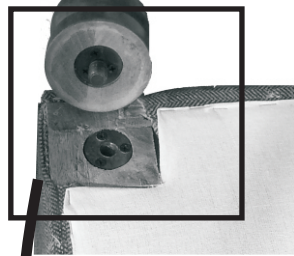

ASSEMBLY INSTRUCTIONS

ITEM CODE : IN075

ITEM DESCRIPTION : TWO SEATER CHESTERFIELD SOFA

4

Tighten the leg firmly

Align the leg to
match the
apron.

2

Fix the leg to the
leg slot in the
base of the sofa
by twisting/Rotating it

3

5

Fix the other legs
in the similar way

6

Reverse the Sofa
straight. Now your
sofa is ready
for use.